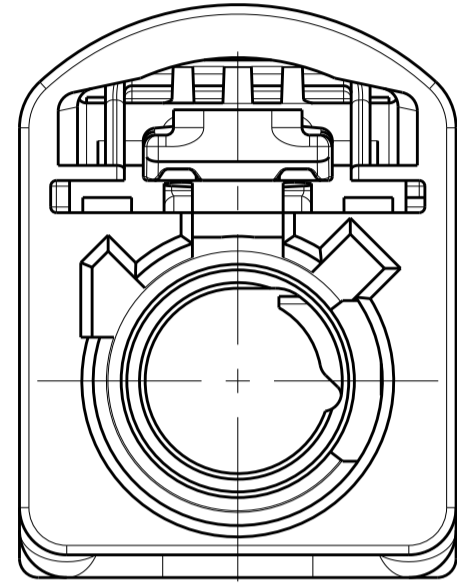

- 1. 2289724-1 AS SHOWN.
- MATERIAL, POLYESTER PBT, COLOR SEE TABLE.
- FEMALE INTERFACE PER ISO-20860-1, ISO-20860-2, SAE/USCAR-17, SAE/USCAR-18

THIS PRINT IS  
**PRELIMINARY**  
 FOR QUOTING PURPOSES ONLY  
 CONTACT PRODUCT ENGINEERING  
 BEFORE USING THIS PRINT

THIS DRAWING IS A CONTROLLED DOCUMENT.

DIMENSIONS:	TOLERANCES UNLESS OTHERWISE SPECIFIED:	DWN J.A. BAKER 21JUN2017	CHK E.R. LOVE 28JUL2017	APVD E.R. LOVE 28JUL2017	NAME FEMALE HOUSING, 1 POSITION, FAKRA
mm	0 PLC ± 1 PLC ± 2 PLC ± 3 PLC ± 4 PLC ± ANGLES ±	PRODUCT SPEC 108-32137	APPLICATION SPEC 114-32145	WEIGHT	SIZE A1
MATERIAL	FINISH	CUSTOMER DRAWING		SCALE 8:1	RESTRICTED TO SHEET 1 OF 3 REV 1

TE Connectivity

THIS DRAWING IS UNPUBLISHED. RELEASED FOR PUBLICATION. ALL RIGHTS RESERVED.

REVISIONS				
P.	LTN	DESCRIPTION	DATE	APP'D
-	-	SEE SHEET 1	-	-

DETAIL A  
SCALE 5:1

DETAIL B  
SCALE 5:1

DETAIL C  
SCALE 5:1

DETAIL M  
SCALE 5:1

DETAIL N  
SCALE 5:1

DETAIL Z  
SCALE 5:1

THIS PRINT IS  
**PRELIMINARY**  
FOR QUOTING PURPOSES ONLY  
CONTACT PRODUCT ENGINEERING  
BEFORE USING THIS PRINT

THIS DRAWING IS A CONTROLLED DOCUMENT.		OWN: J.A. BAKER 21JUN2017	
DIMENSIONS: mm		CHK: E.R. LOVE 28JUL2017	
TOLERANCES UNLESS OTHERWISE SPECIFIED:		APVD: E.R. LOVE 28JUL2017	NAME: FEMALE HOUSING, 1 POSITION, FAKRA
0 PLC	±	PRODUCT SPEC	-
1 PLC	±	108-32137	-
2 PLC	±	APPLICATION SPEC	-
3 PLC	±	114-32145	-
4 PLC	±	WEIGHT	-
ANGLES	±	CUSTOMER DRAWING	-
FINISH	-	SCALE: 8:1	SHEET 2 OF 3
MATERIAL	-	REV: 1	