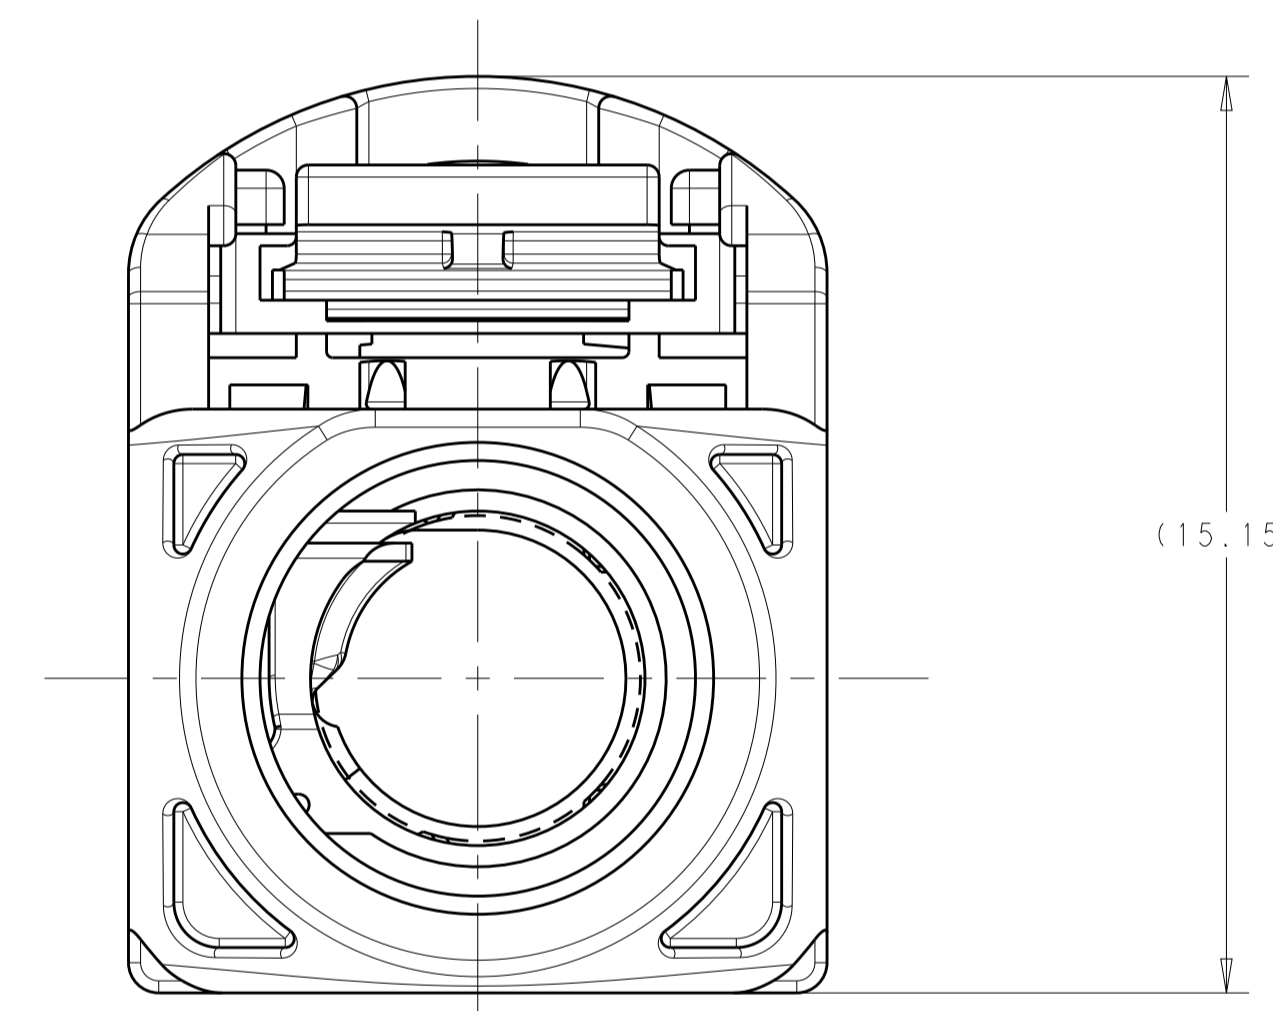

REVISIONS				
P. LTM	DESCRIPTION	DATE	DWN	APVD
1	INITIAL DRAWING.	21JUN2017	JAB	ERL

ISOMETRIC VIEWS  
SCALE 4:1

Z	PER DETAIL Z	WATER BLUE	2-2289724-0
N	PER DETAIL N	PASTEL GREEN	1-2289724-3
M	PER DETAIL M	PASTEL ORANGE	1-2289724-2
L	PER DETAIL L	CARMINE RED	1-2289724-1
K	PER DETAIL K	CURRY	1-2289724-0
I	PER DETAIL I	BEIGE	2289724-9
H	PER DETAIL H	HEATHER VIOLET	2289724-8
G	PER DETAIL G	BLUE GREY	2289724-7
F	PER DETAIL F	NUT BROWN	2289724-6
E	PER DETAIL E	LEAF GREEN	2289724-5
D	PER DETAIL D	CLARET VIOLET	2289724-4
C	PER DETAIL C	SIGNAL BLUE	2289724-3
B	PER DETAIL B	CREAM	2289724-2
A	PER DETAIL A	JET BLACK	2289724-1
KEY CODE	KEYING	CODING COLOR	PART NUMBER

- 1. 2289724-1 AS SHOWN.
- MATERIAL, POLYESTER PBT, COLOR SEE TABLE.
- FEMALE INTERFACE PER ISO-20860-1, ISO-20860-2, SAE/USCAR-17, SAE/USCAR-18

THIS PRINT IS  
**PRELIMINARY**  
 FOR QUOTING PURPOSES ONLY  
 CONTACT PRODUCT ENGINEERING  
 BEFORE USING THIS PRINT

DETAIL M  
SCALE 5:1

DETAIL N  
SCALE 5:1

DETAIL Z  
SCALE 5:1

THIS PRINT IS  
**PRELIMINARY**  
FOR QUOTING PURPOSES ONLY  
CONTACT PRODUCT ENGINEERING  
BEFORE USING THIS PRINT

THIS DRAWING IS A CONTROLLED DOCUMENT.		OWN: J.A. BAKER 21JUN2017	
DIMENSIONS: mm		CHK: E.R. LOVE 28JUL2017	
TOLERANCES UNLESS OTHERWISE SPECIFIED:		APVD: E.R. LOVE 28JUL2017	NAME: FEMALE HOUSING, 1 POSITION, FAKRA
0 PLC	±	PRODUCT SPEC	-
1 PLC	±	108-32137	-
2 PLC	±	APPLICATION SPEC	-
3 PLC	±	114-32145	-
4 PLC	±	WEIGHT	-
ANGLES	±	CUSTOMER DRAWING	-
FINISH	-	SCALE: 8:1	SHEET 2 OF 3
MATERIAL	-	REV: 1	