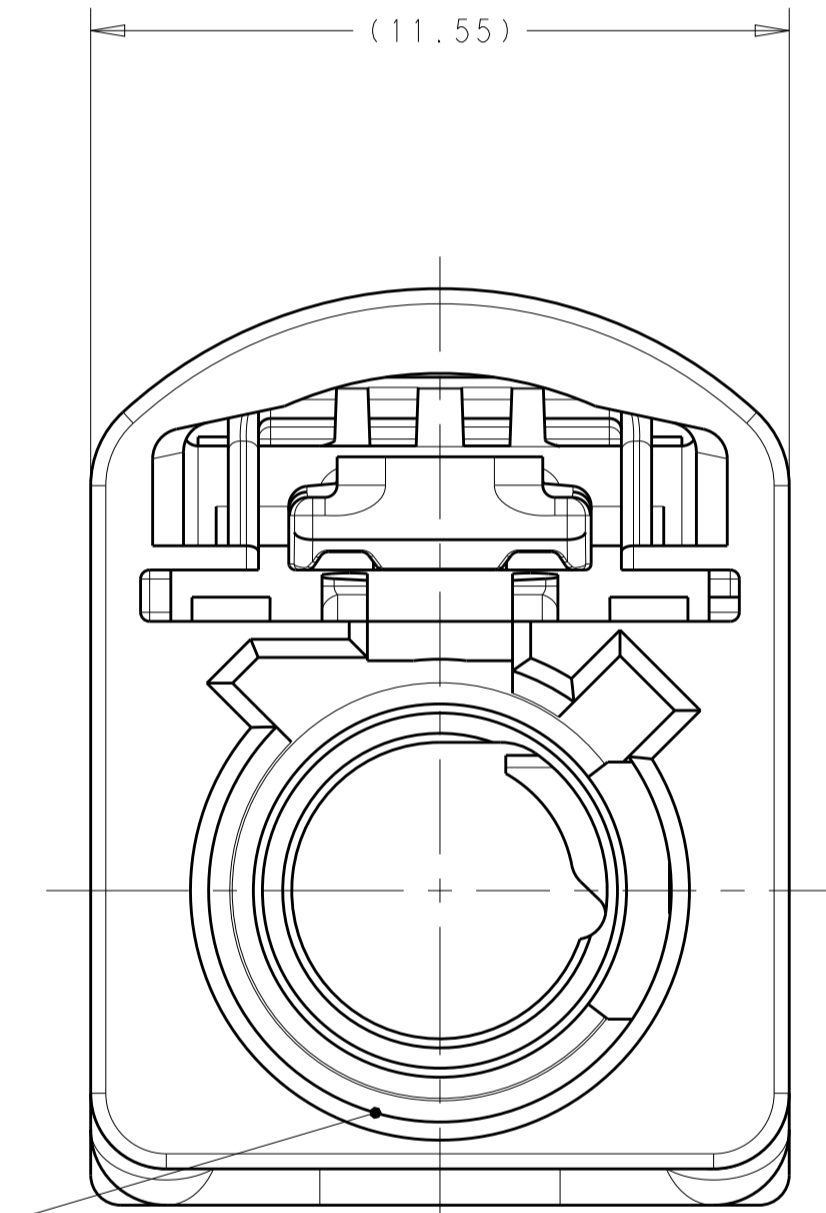

REVISIONS				
P. LTM	DESCRIPTION	DATE	DWN	APVD
1	INITIAL DRAWING.	21JUN2017	JAB	ERL

ISOMETRIC VIEWS  
SCALE 4:1

Z	PER DETAIL Z	WATER BLUE	2-2289724-0
N	PER DETAIL N	PASTEL GREEN	1-2289724-3
M	PER DETAIL M	PASTEL ORANGE	1-2289724-2
L	PER DETAIL L	CARMINE RED	1-2289724-1
K	PER DETAIL K	CURRY	1-2289724-0
I	PER DETAIL I	BEIGE	2289724-9
H	PER DETAIL H	HEATHER VIOLET	2289724-8
G	PER DETAIL G	BLUE GREY	2289724-7
F	PER DETAIL F	NUT BROWN	2289724-6
E	PER DETAIL E	LEAF GREEN	2289724-5
D	PER DETAIL D	CLARET VIOLET	2289724-4
C	PER DETAIL C	SIGNAL BLUE	2289724-3
B	PER DETAIL B	CREAM	2289724-2
A	PER DETAIL A	JET BLACK	2289724-1
KEY CODE	KEYING	CODING COLOR	PART NUMBER

- 1. 2289724-1 AS SHOWN.
- MATERIAL, POLYESTER PBT, COLOR SEE TABLE.
- FEMALE INTERFACE PER ISO-20860-1, ISO-20860-2, SAE/USCAR-17, SAE/USCAR-18

THIS PRINT IS  
**PRELIMINARY**  
 FOR QUOTING PURPOSES ONLY  
 CONTACT PRODUCT ENGINEERING  
 BEFORE USING THIS PRINT

THIS DRAWING IS A CONTROLLED DOCUMENT.

DIMENSIONS:	TOLERANCES UNLESS OTHERWISE SPECIFIED:	DWN J.A. BAKER 21JUN2017	CHK E.R. LOVE 28JUL2017	APVD E.R. LOVE 28JUL2017	NAME FEMALE HOUSING, 1 POSITION, FAKRA
mm	0 PLC ± 1 PLC ± 2 PLC ± 3 PLC ± 4 PLC ± ANGLES ±	PRODUCT SPEC 108-32137	APPLICATION SPEC 114-32145	WEIGHT	SIZE A1
MATERIAL	FINISH	CUSTOMER DRAWING		SCALE 8:1	RESTRICTED TO SHEET 1 OF 3 REV 1

DETAIL M  
SCALE 5:1

DETAIL N  
SCALE 5:1

DETAIL Z  
SCALE 5:1

THIS PRINT IS  
**PRELIMINARY**  
FOR QUOTING PURPOSES ONLY  
CONTACT PRODUCT ENGINEERING  
BEFORE USING THIS PRINT

THIS DRAWING IS A CONTROLLED DOCUMENT.		OWN: J.A. BAKER 21JUN2017	
DIMENSIONS: mm		CHK: E.R. LOVE 28JUL2017	
TOLERANCES UNLESS OTHERWISE SPECIFIED:		APVD: E.R. LOVE 28JUL2017	NAME: FEMALE HOUSING, 1 POSITION, FAKRA
0 PLC	±	PRODUCT SPEC	-
1 PLC	±	108-32137	-
2 PLC	±	APPLICATION SPEC	-
3 PLC	±	114-32145	-
4 PLC	±	WEIGHT	-
ANGLES	±	CUSTOMER DRAWING	-
FINISH	-	SCALE: 8:1	SHEET 2 OF 3
MATERIAL	-	REV: 1	