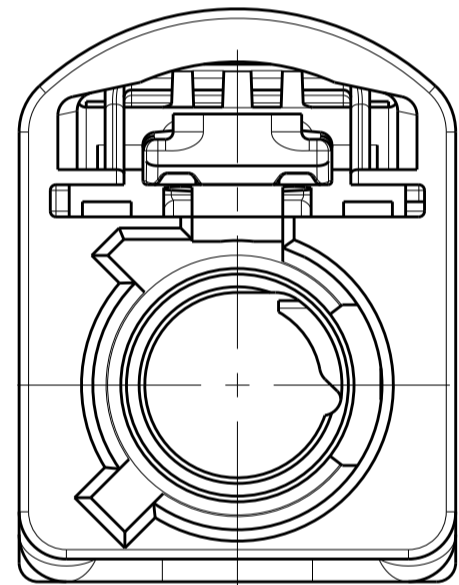

THIS DRAWING IS A CONTROLLED DOCUMENT.

DIMENSIONS:	TOLERANCES UNLESS OTHERWISE SPECIFIED:	DWN J.A. BAKER 21JUN2017	CHK E.R. LOVE 28JUL2017	APVD E.R. LOVE 28JUL2017	NAME FEMALE HOUSING, 1 POSITION, FAKRA
mm	0 PLC ± 1 PLC ± 2 PLC ± 3 PLC ± 4 PLC ± ANGLES ±	PRODUCT SPEC 108-32137	APPLICATION SPEC 114-32145	WEIGHT	SIZE A1
MATERIAL	FINISH	CUSTOMER DRAWING		SCALE 8:1	RESTRICTED TO SHEET 1 OF 3 REV 1

TE Connectivity

THIS DRAWING IS UNPUBLISHED. RELEASED FOR PUBLICATION. ALL RIGHTS RESERVED.

REVISIONS				
P.	LTN	DESCRIPTION	DATE	APP'D
-	-	SEE SHEET 1	-	-

DETAIL A  
SCALE 5:1

DETAIL B  
SCALE 5:1

DETAIL C  
SCALE 5:1

DETAIL D  
SCALE 5:1

DETAIL E  
SCALE 5:1

DETAIL F  
SCALE 5:1

DETAIL G  
SCALE 5:1

DETAIL H  
SCALE 5:1

DETAIL I  
SCALE 5:1

DETAIL K  
SCALE 5:1

DETAIL L  
SCALE 5:1

DETAIL M  
SCALE 5:1

DETAIL N  
SCALE 5:1

DETAIL Z  
SCALE 5:1

THIS PRINT IS  
**PRELIMINARY**  
FOR QUOTING PURPOSES ONLY  
CONTACT PRODUCT ENGINEERING  
BEFORE USING THIS PRINT

THIS DRAWING IS A CONTROLLED DOCUMENT.		OWN: J.A. BAKER 21JUN2017	
DIMENSIONS: mm		CHK: E.R. LOVE 28JUL2017	
TOLERANCES UNLESS OTHERWISE SPECIFIED:		APVD: E.R. LOVE 28JUL2017	NAME: FEMALE HOUSING, 1 POSITION, FAKRA
0 PLC	±	PRODUCT SPEC	-
1 PLC	±	108-32137	-
2 PLC	±	APPLICATION SPEC	-
3 PLC	±	114-32145	-
4 PLC	±	WEIGHT	-
ANGLES	±	CUSTOMER DRAWING	-
FINISH	-	SCALE: 8:1	SHEET 2 OF 3
MATERIAL	-	REV: 1	