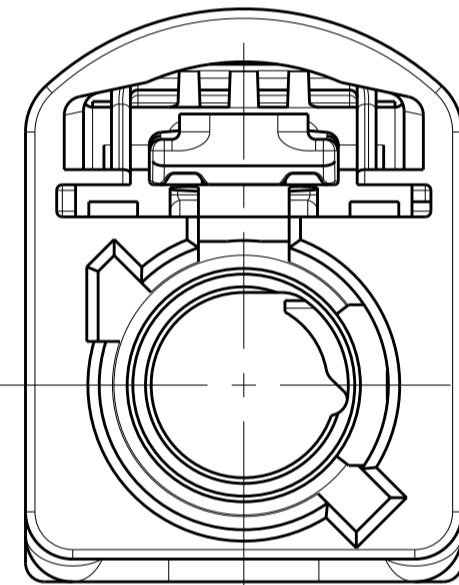

TE Connectivity

THIS DRAWING IS UNPUBLISHED. RELEASED FOR PUBLICATION. ALL RIGHTS RESERVED.

REVISIONS				
P.	LTN	DESCRIPTION	DATE	APP'D
-	-	SEE SHEET 1	-	-

DETAIL A  
SCALE 5:1

DETAIL B  
SCALE 5:1

DETAIL C  
SCALE 5:1

DETAIL D  
SCALE 5:1

DETAIL E  
SCALE 5:1

DETAIL F  
SCALE 5:1

DETAIL G  
SCALE 5:1

DETAIL H  
SCALE 5:1

DETAIL I  
SCALE 5:1

DETAIL K  
SCALE 5:1

DETAIL L  
SCALE 5:1

DETAIL M  
SCALE 5:1

DETAIL N  
SCALE 5:1

DETAIL Z  
SCALE 5:1

THIS PRINT IS  
**PRELIMINARY**  
FOR QUOTING PURPOSES ONLY  
CONTACT PRODUCT ENGINEERING  
BEFORE USING THIS PRINT

THIS DRAWING IS A CONTROLLED DOCUMENT.		OWN: J.A. BAKER 21JUN2017	
DIMENSIONS: mm		CHK: E.R. LOVE 28JUL2017	
TOLERANCES UNLESS OTHERWISE SPECIFIED:		APVD: E.R. LOVE 28JUL2017	NAME: FEMALE HOUSING, 1 POSITION, FAKRA
0 PLC	±	PRODUCT SPEC	-
1 PLC	±	108-32137	-
2 PLC	±	APPLICATION SPEC	-
3 PLC	±	114-32145	-
4 PLC	±	WEIGHT	-
ANGLES	±	CUSTOMER DRAWING	-
FINISH	-	SCALE: 8:1	SHEET 2 OF 3
MATERIAL	-	REV: 1	

THIS PRINT IS  
**PRELIMINARY**  
FOR QUOTING PURPOSES ONLY  
CONTACT PRODUCT ENGINEERING  
BEFORE USING THIS PRINT

THIS DRAWING IS A CONTROLLED DOCUMENT.		DWN J.A.BAKER 21JUN2017	 TE Connectivity
DIMENSIONS: mm		CHK E.R.LOVE 28JUL2017	
		APVD E.R.LOVE 28JUL2017	
TOLERANCES UNLESS OTHERWISE SPECIFIED:		PRODUCT SPEC	NAME FEMALE HOUSING, 1 POSITION, FAKRA
0 PLC ±	1 PLC ±	108-32137	RESTRICTED TO
2 PLC ±	3 PLC ±	APPLICATION SPEC	
4 PLC ±	ANGLES ±	114-32145	SIZE A 1
MATERIAL	FINISH	WEIGHT	CAGE CODE C=2289724
-	-	-	SCALE 8:1
CUSTOMER DRAWING		SHEET 3 OF 3	REV 1