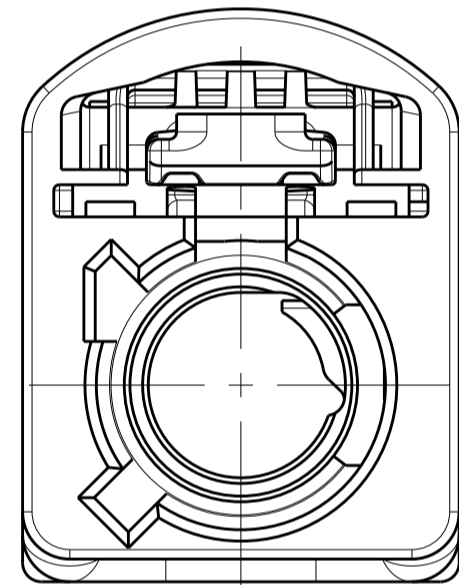

TE Connectivity

THIS DRAWING IS UNPUBLISHED. RELEASED FOR PUBLICATION. ALL RIGHTS RESERVED.

REVISIONS				
P.	LTN	DESCRIPTION	DATE	APP'D
-	-	SEE SHEET 1	-	-

DETAIL A  
SCALE 5:1

DETAIL B  
SCALE 5:1

DETAIL C  
SCALE 5:1

DETAIL D  
SCALE 5:1

DETAIL E  
SCALE 5:1

DETAIL F  
SCALE 5:1

DETAIL G  
SCALE 5:1

DETAIL H  
SCALE 5:1

DETAIL I  
SCALE 5:1

DETAIL K  
SCALE 5:1

DETAIL L  
SCALE 5:1

DETAIL M  
SCALE 5:1

DETAIL N  
SCALE 5:1

DETAIL Z  
SCALE 5:1

THIS PRINT IS  
**PRELIMINARY**  
FOR QUOTING PURPOSES ONLY  
CONTACT PRODUCT ENGINEERING  
BEFORE USING THIS PRINT

THIS DRAWING IS A CONTROLLED DOCUMENT.		OWN: J.A. BAKER 21JUN2017	
DIMENSIONS: mm		CHK: E.R. LOVE 28JUL2017	
TOLERANCES UNLESS OTHERWISE SPECIFIED:		APVD: E.R. LOVE 28JUL2017	NAME: FEMALE HOUSING, 1 POSITION, FAKRA
0 PLC	±	PRODUCT SPEC	-
1 PLC	±	108-32137	-
2 PLC	±	APPLICATION SPEC	-
3 PLC	±	114-32145	-
4 PLC	±	WEIGHT	-
ANGLES	±	CUSTOMER DRAWING	-
FINISH	-	SCALE: 8:1	SHEET 2 OF 3
MATERIAL	-	REV: 1	

THIS PRINT IS  
**PRELIMINARY**  
FOR QUOTING PURPOSES ONLY  
CONTACT PRODUCT ENGINEERING  
BEFORE USING THIS PRINT

THIS DRAWING IS A CONTROLLED DOCUMENT.		DWN J.A.BAKER 21JUN2017	 TE Connectivity
DIMENSIONS: mm		CHK E.R.LOVE 28JUL2017	
		APVD E.R.LOVE 28JUL2017	
TOLERANCES UNLESS OTHERWISE SPECIFIED:		PRODUCT SPEC	NAME FEMALE HOUSING, 1 POSITION, FAKRA
0 PLC ±	1 PLC ±	108-32137	RESTRICTED TO
2 PLC ±	3 PLC ±	APPLICATION SPEC	
4 PLC ±	ANGLES ±	114-32145	SIZE A 1
MATERIAL	FINISH	WEIGHT	CAGE CODE C=2289724
-	-	-	SCALE 8:1
CUSTOMER DRAWING		SHEET 3 OF 3	REV 1