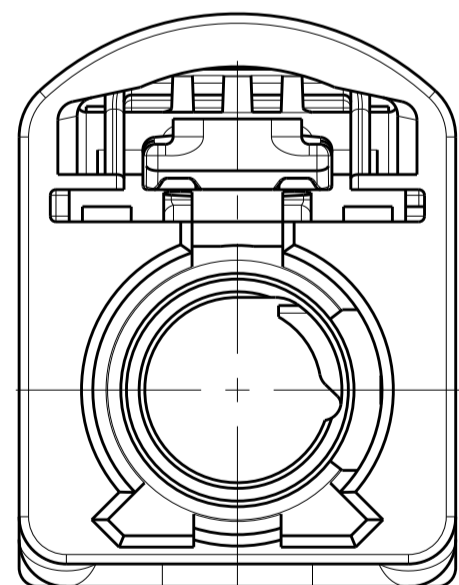

TE Connectivity

THIS DRAWING IS UNPUBLISHED. RELEASED FOR PUBLICATION. ALL RIGHTS RESERVED.

REVISIONS				
P.	LTN	DESCRIPTION	DATE	APP'D
-	-	SEE SHEET 1	-	-

DETAIL A  
SCALE 5:1

DETAIL B  
SCALE 5:1

DETAIL C  
SCALE 5:1

DETAIL D  
SCALE 5:1

DETAIL E  
SCALE 5:1

DETAIL F  
SCALE 5:1

DETAIL G  
SCALE 5:1

DETAIL H  
SCALE 5:1

DETAIL I  
SCALE 5:1

DETAIL K  
SCALE 5:1

DETAIL L  
SCALE 5:1

DETAIL M  
SCALE 5:1

DETAIL N  
SCALE 5:1

DETAIL Z  
SCALE 5:1

THIS PRINT IS  
**PRELIMINARY**  
FOR QUOTING PURPOSES ONLY  
CONTACT PRODUCT ENGINEERING  
BEFORE USING THIS PRINT

THIS DRAWING IS A CONTROLLED DOCUMENT.		OWN: J.A. BAKER 21JUN2017	
DIMENSIONS: mm		CHK: E.R. LOVE 28JUL2017	
TOLERANCES UNLESS OTHERWISE SPECIFIED:		APVD: E.R. LOVE 28JUL2017	NAME: FEMALE HOUSING, 1 POSITION, FAKRA
0 PLC	±	PRODUCT SPEC	-
1 PLC	±	108-32137	-
2 PLC	±	APPLICATION SPEC	-
3 PLC	±	114-32145	-
4 PLC	±	WEIGHT	-
ANGLES	±	CUSTOMER DRAWING	-
FINISH	-	SCALE: 8:1	SHEET 2 OF 3
MATERIAL	-	REV: 1	

THIS PRINT IS  
**PRELIMINARY**  
FOR QUOTING PURPOSES ONLY  
CONTACT PRODUCT ENGINEERING  
BEFORE USING THIS PRINT

THIS DRAWING IS A CONTROLLED DOCUMENT.		DWN J.A.BAKER 21JUN2017	 TE Connectivity
DIMENSIONS: mm		CHK E.R.LOVE 28JUL2017	
		APVD E.R.LOVE 28JUL2017	
TOLERANCES UNLESS OTHERWISE SPECIFIED:		PRODUCT SPEC	NAME FEMALE HOUSING, 1 POSITION, FAKRA
0 PLC ±	1 PLC ±	108-32137	RESTRICTED TO
2 PLC ±	3 PLC ±	APPLICATION SPEC	
4 PLC ±	ANGLES ±	114-32145	SIZE A 1
MATERIAL	FINISH	WEIGHT	CAGE CODE C=2289724
-	-	-	SCALE 8:1
CUSTOMER DRAWING		SHEET 3 OF 3	REV 1