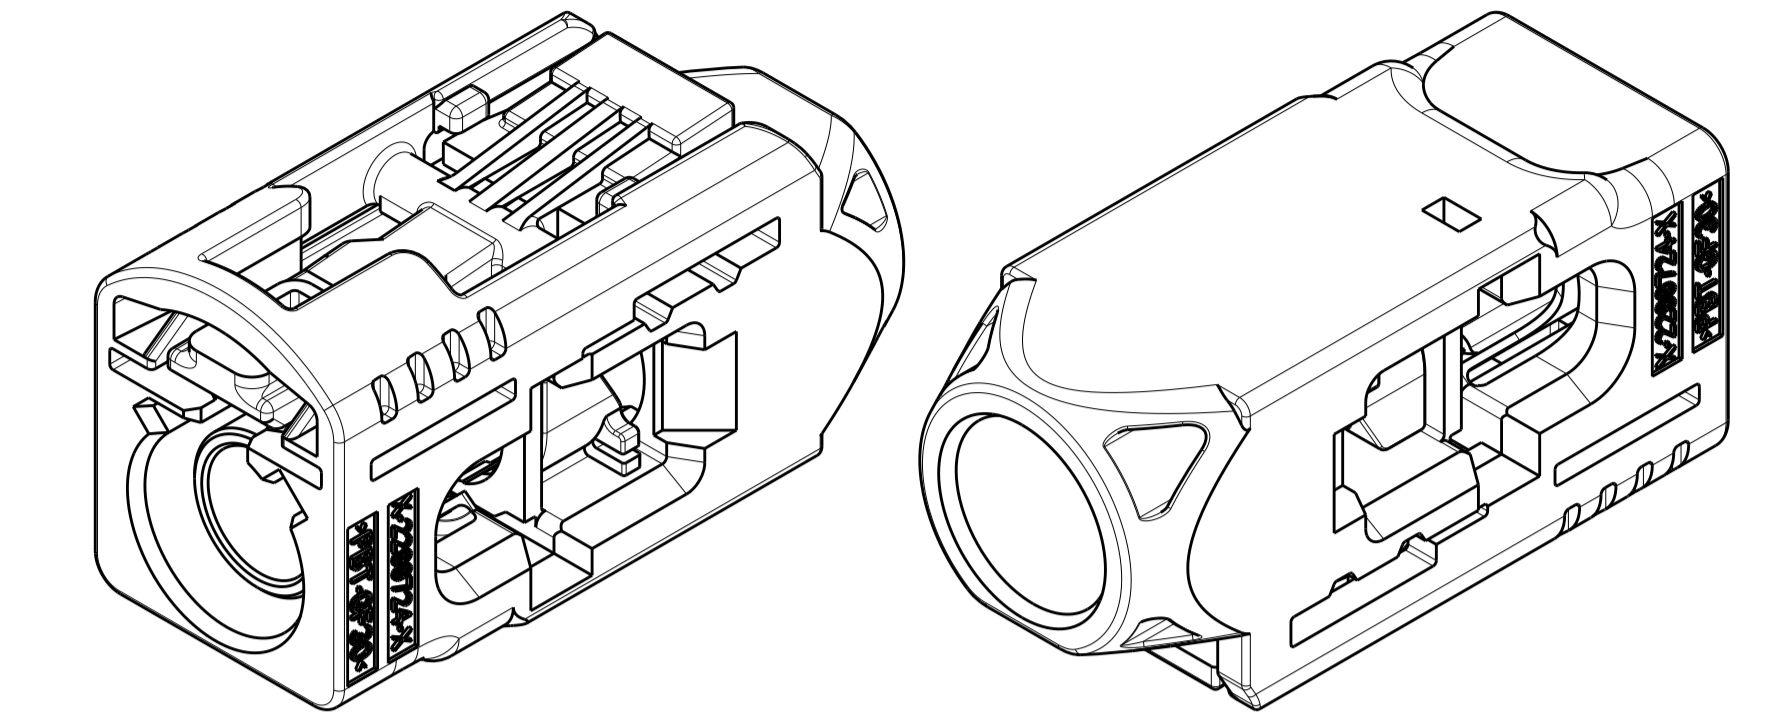

REVISIONS				
P. LTM	DESCRIPTION	DATE	DWN	APVD
1	INITIAL DRAWING.	21JUN2017	JAB	ERL

ISOMETRIC VIEWS  
SCALE 4:1

Z	PER DETAIL Z	WATER BLUE	2-2289724-0
N	PER DETAIL N	PASTEL GREEN	1-2289724-3
M	PER DETAIL M	PASTEL ORANGE	1-2289724-2
L	PER DETAIL L	CARMINE RED	1-2289724-1
K	PER DETAIL K	CURRY	1-2289724-0
I	PER DETAIL I	BEIGE	2289724-9
H	PER DETAIL H	HEATHER VIOLET	2289724-8
G	PER DETAIL G	BLUE GREY	2289724-7
F	PER DETAIL F	NUT BROWN	2289724-6
E	PER DETAIL E	LEAF GREEN	2289724-5
D	PER DETAIL D	CLARET VIOLET	2289724-4
C	PER DETAIL C	SIGNAL BLUE	2289724-3
B	PER DETAIL B	CREAM	2289724-2
A	PER DETAIL A	JET BLACK	2289724-1
KEY CODE	KEYING	CODING COLOR	PART NUMBER

- 1. 2289724-1 AS SHOWN.
- MATERIAL, POLYESTER PBT, COLOR SEE TABLE.
- FEMALE INTERFACE PER ISO-20860-1, ISO-20860-2, SAE/USCAR-17, SAE/USCAR-18

THIS PRINT IS  
**PRELIMINARY**  
 FOR QUOTING PURPOSES ONLY  
 CONTACT PRODUCT ENGINEERING  
 BEFORE USING THIS PRINT