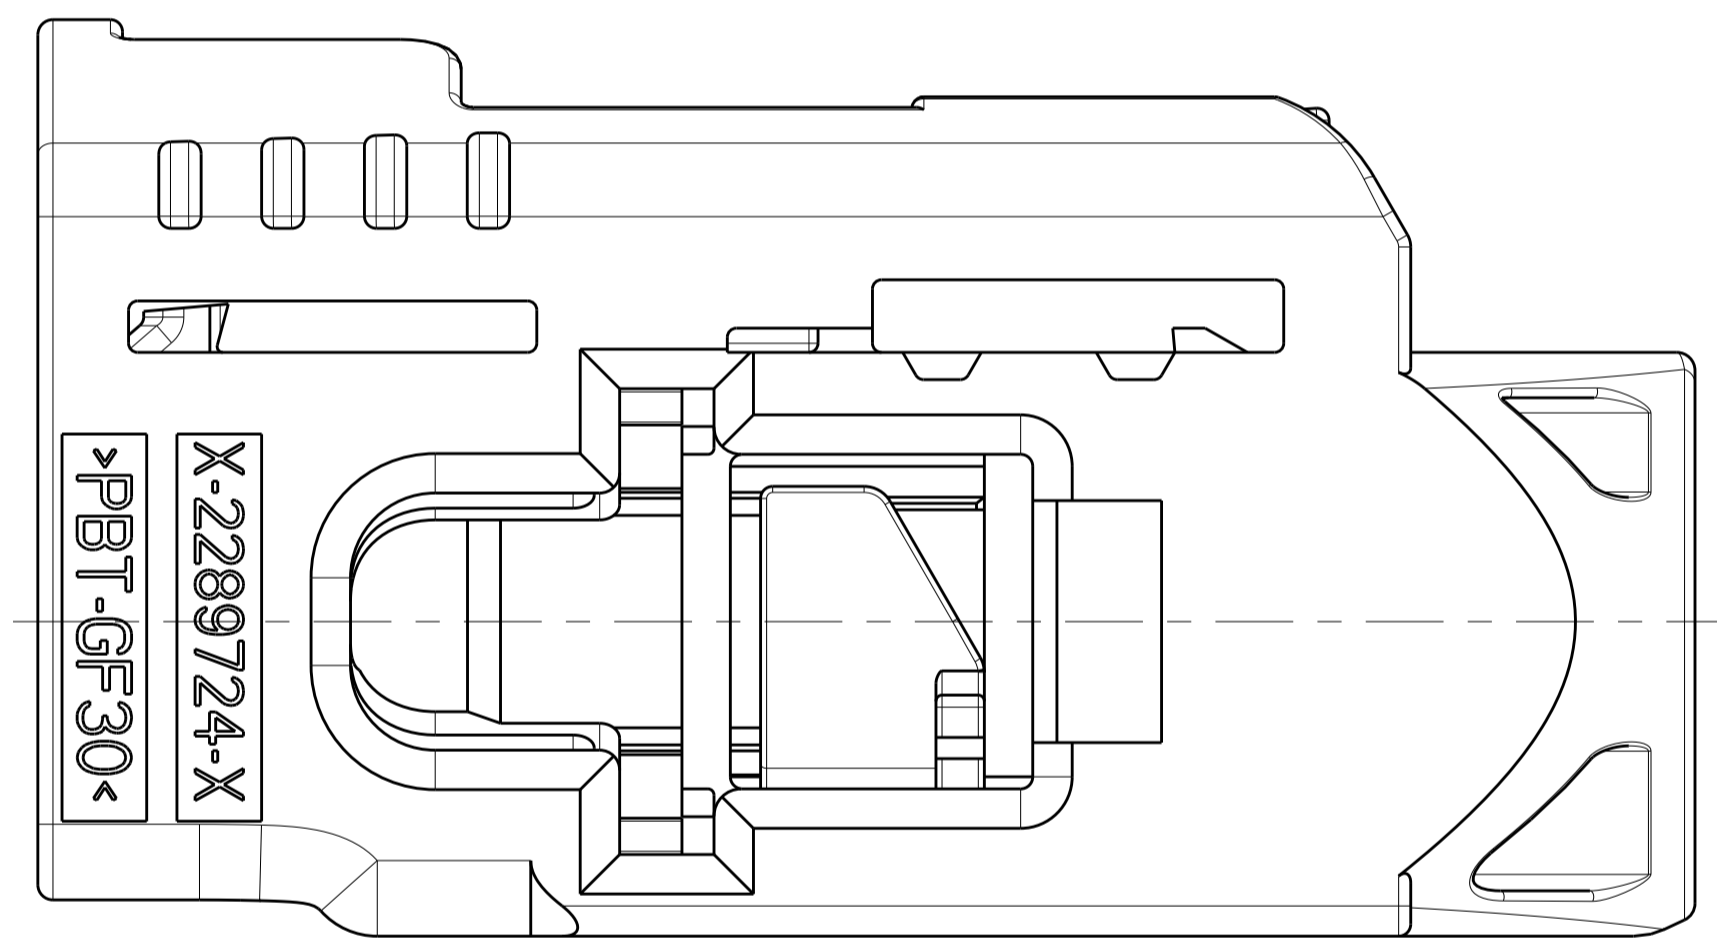

REVISIONS				
P. LTM	DESCRIPTION	DATE	DWN	APVD
1	INITIAL DRAWING.	21JUN2017	JAB	ERL

ISOMETRIC VIEWS  
SCALE 4:1

Z	PER DETAIL Z	WATER BLUE	2-2289724-0
N	PER DETAIL N	PASTEL GREEN	1-2289724-3
M	PER DETAIL M	PASTEL ORANGE	1-2289724-2
L	PER DETAIL L	CARMINE RED	1-2289724-1
K	PER DETAIL K	CURRY	1-2289724-0
I	PER DETAIL I	BEIGE	2289724-9
H	PER DETAIL H	HEATHER VIOLET	2289724-8
G	PER DETAIL G	BLUE GREY	2289724-7
F	PER DETAIL F	NUT BROWN	2289724-6
E	PER DETAIL E	LEAF GREEN	2289724-5
D	PER DETAIL D	CLARET VIOLET	2289724-4
C	PER DETAIL C	SIGNAL BLUE	2289724-3
B	PER DETAIL B	CREAM	2289724-2
A	PER DETAIL A	JET BLACK	2289724-1
KEY CODE	KEYING	CODING COLOR	PART NUMBER

- 1. 2289724-1 AS SHOWN.
- MATERIAL, POLYESTER PBT, COLOR SEE TABLE.
- FEMALE INTERFACE PER ISO-20860-1, ISO-20860-2, SAE/USCAR-17, SAE/USCAR-18

THIS PRINT IS  
**PRELIMINARY**  
 FOR QUOTING PURPOSES ONLY  
 CONTACT PRODUCT ENGINEERING  
 BEFORE USING THIS PRINT

THIS DRAWING IS A CONTROLLED DOCUMENT.

DIMENSIONS:	TOLERANCES UNLESS OTHERWISE SPECIFIED:	DWN J.A. BAKER 21JUN2017	CHK E.R. LOVE 28JUL2017	APVD E.R. LOVE 28JUL2017	NAME FEMALE HOUSING, 1 POSITION, FAKRA
mm	0 PLC ± 1 PLC ± 2 PLC ± 3 PLC ± 4 PLC ± ANGLES ±	PRODUCT SPEC 108-32137	APPLICATION SPEC 114-32145	WEIGHT	SIZE A1
MATERIAL	FINISH	CUSTOMER DRAWING		SCALE 8:1	RESTRICTED TO SHEET 1 OF 3 REV 1

DETAIL M  
SCALE 5:1

DETAIL N  
SCALE 5:1

DETAIL Z  
SCALE 5:1

THIS PRINT IS  
**PRELIMINARY**  
FOR QUOTING PURPOSES ONLY  
CONTACT PRODUCT ENGINEERING  
BEFORE USING THIS PRINT

THIS DRAWING IS A CONTROLLED DOCUMENT.		OWN: J.A. BAKER 21JUN2017	
DIMENSIONS: mm		CHK: E.R. LOVE 28JUL2017	
TOLERANCES UNLESS OTHERWISE SPECIFIED:		APVD: E.R. LOVE 28JUL2017	NAME: FEMALE HOUSING, 1 POSITION, FAKRA
0 PLC	±	PRODUCT SPEC	-
1 PLC	±	108-32137	-
2 PLC	±	APPLICATION SPEC	-
3 PLC	±	114-32145	-
4 PLC	±	WEIGHT	-
ANGLES	±	CUSTOMER DRAWING	-
FINISH	-	SCALE: 8:1	SHEET 2 OF 3
MATERIAL	-	REV: 1	