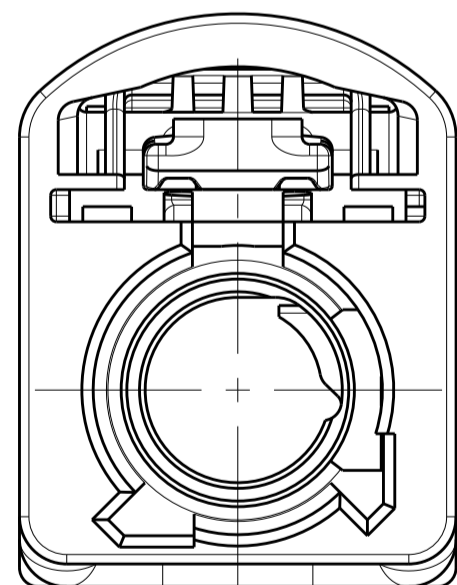

TE Connectivity

THIS DRAWING IS UNPUBLISHED. RELEASED FOR PUBLICATION. ALL RIGHTS RESERVED.

REVISIONS				
P.	LTN	DESCRIPTION	DATE	APP'D
-	-	SEE SHEET 1	-	-

DETAIL A  
SCALE 5:1

DETAIL B  
SCALE 5:1

DETAIL C  
SCALE 5:1

DETAIL D  
SCALE 5:1

DETAIL E  
SCALE 5:1

DETAIL F  
SCALE 5:1

DETAIL G  
SCALE 5:1

DETAIL H  
SCALE 5:1

DETAIL I  
SCALE 5:1

DETAIL K  
SCALE 5:1

DETAIL L  
SCALE 5:1

DETAIL M  
SCALE 5:1

DETAIL N  
SCALE 5:1

DETAIL Z  
SCALE 5:1

THIS PRINT IS  
**PRELIMINARY**  
FOR QUOTING PURPOSES ONLY  
CONTACT PRODUCT ENGINEERING  
BEFORE USING THIS PRINT

THIS DRAWING IS A CONTROLLED DOCUMENT.		OWN: J.A. BAKER 21JUN2017	
DIMENSIONS: mm		CHK: E.R. LOVE 28JUL2017	
TOLERANCES UNLESS OTHERWISE SPECIFIED:		APVD: E.R. LOVE 28JUL2017	NAME: FEMALE HOUSING, 1 POSITION, FAKRA
0 PLC	±	PRODUCT SPEC	-
1 PLC	±	108-32137	-
2 PLC	±	APPLICATION SPEC	-
3 PLC	±	114-32145	-
4 PLC	±	WEIGHT	-
ANGLES	±	CUSTOMER DRAWING	-
FINISH	-	SCALE: 8:1	SHEET 2 OF 3
MATERIAL	-	REV: 1	

THIS PRINT IS  
**PRELIMINARY**  
FOR QUOTING PURPOSES ONLY  
CONTACT PRODUCT ENGINEERING  
BEFORE USING THIS PRINT

THIS DRAWING IS A CONTROLLED DOCUMENT.		DWN J.A.BAKER 21JUN2017	 TE Connectivity
DIMENSIONS: mm		CHK E.R.LOVE 28JUL2017	
		APVD E.R.LOVE 28JUL2017	
TOLERANCES UNLESS OTHERWISE SPECIFIED:		PRODUCT SPEC	NAME FEMALE HOUSING, 1 POSITION, FAKRA
0 PLC ±	1 PLC ±	108-32137	RESTRICTED TO
2 PLC ±	3 PLC ±	APPLICATION SPEC	
4 PLC ±	ANGLES ±	114-32145	SIZE A 1
MATERIAL	FINISH	WEIGHT	CAGE CODE C=2289724
-	-	-	SCALE 8:1
CUSTOMER DRAWING		SHEET 3 OF 3	REV 1