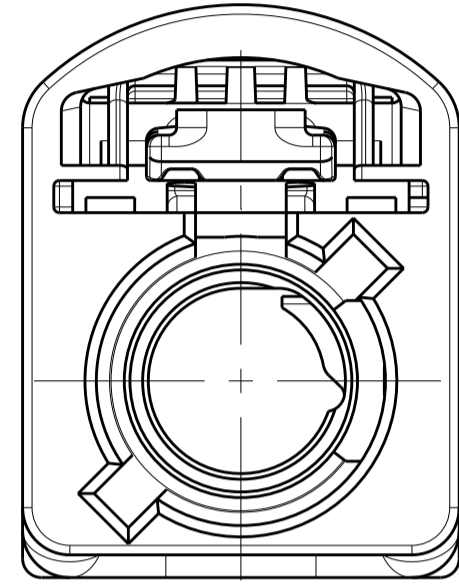

THIS DRAWING IS A CONTROLLED DOCUMENT.

DIMENSIONS:	TOLERANCES UNLESS OTHERWISE SPECIFIED:	DWN J.A. BAKER 21JUN2017	CHK E.R. LOVE 28JUL2017	APVD E.R. LOVE 28JUL2017	NAME FEMALE HOUSING, 1 POSITION, FAKRA
mm	0 PLC ± 1 PLC ± 2 PLC ± 3 PLC ± 4 PLC ± ANGLES ±	PRODUCT SPEC 108-32137	APPLICATION SPEC 114-32145	WEIGHT	SIZE A1
MATERIAL	FINISH	CUSTOMER DRAWING		SCALE 8:1	RESTRICTED TO SHEET 1 OF 3 REV 1

TE Connectivity

THIS DRAWING IS UNPUBLISHED. RELEASED FOR PUBLICATION. ALL RIGHTS RESERVED.

REVISIONS				
P.	LTN	DESCRIPTION	DATE	APP'D
-	-	SEE SHEET 1	-	-

DETAIL A  
SCALE 5:1

DETAIL B  
SCALE 5:1

DETAIL C  
SCALE 5:1

DETAIL D  
SCALE 5:1

DETAIL E  
SCALE 5:1

DETAIL F  
SCALE 5:1

DETAIL G  
SCALE 5:1

DETAIL H  
SCALE 5:1

DETAIL I  
SCALE 5:1

DETAIL K  
SCALE 5:1

DETAIL L  
SCALE 5:1

DETAIL M  
SCALE 5:1

DETAIL N  
SCALE 5:1

DETAIL Z  
SCALE 5:1

THIS PRINT IS  
**PRELIMINARY**  
FOR QUOTING PURPOSES ONLY  
CONTACT PRODUCT ENGINEERING  
BEFORE USING THIS PRINT

THIS DRAWING IS A CONTROLLED DOCUMENT.		OWN: J.A. BAKER 21JUN2017	
DIMENSIONS: mm		CHK: E.R. LOVE 28JUL2017	
TOLERANCES UNLESS OTHERWISE SPECIFIED:		APVD: E.R. LOVE 28JUL2017	NAME: FEMALE HOUSING, 1 POSITION, FAKRA
0 PLC	±	PRODUCT SPEC	-
1 PLC	±	108-32137	-
2 PLC	±	APPLICATION SPEC	-
3 PLC	±	114-32145	-
4 PLC	±	WEIGHT	-
ANGLES	±	CUSTOMER DRAWING	-
FINISH	-	SCALE: 8:1	SHEET 2 OF 3
MATERIAL	-	REV: 1	