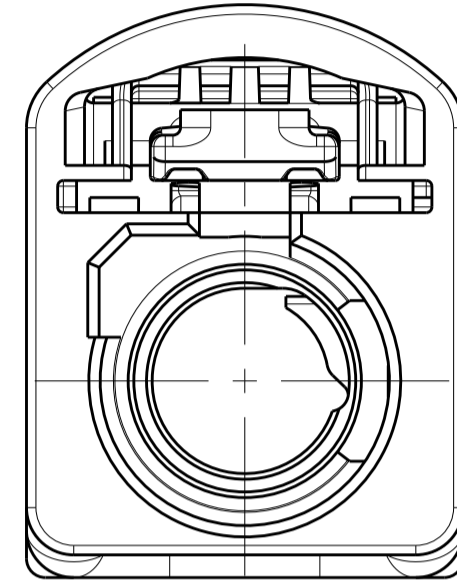

THIS DRAWING IS A CONTROLLED DOCUMENT.

DIMENSIONS:	TOLERANCES UNLESS OTHERWISE SPECIFIED:	DWN J.A. BAKER 21JUN2017	CHK E.R. LOVE 28JUL2017	APVD E.R. LOVE 28JUL2017	NAME FEMALE HOUSING, 1 POSITION, FAKRA
mm	0 PLC ± 1 PLC ± 2 PLC ± 3 PLC ± 4 PLC ± ANGLES ±	PRODUCT SPEC 108-32137	APPLICATION SPEC 114-32145	WEIGHT	SIZE A1
MATERIAL	FINISH	CUSTOMER DRAWING		SCALE 8:1	RESTRICTED TO SHEET 1 OF 3 REV 1

TE Connectivity

THIS DRAWING IS UNPUBLISHED. RELEASED FOR PUBLICATION. ALL RIGHTS RESERVED.

REVISIONS				
P.	LTN	DESCRIPTION	DATE	APP'D
-	-	SEE SHEET 1	-	-

DETAIL A  
SCALE 5:1

DETAIL B  
SCALE 5:1

DETAIL C  
SCALE 5:1

DETAIL D  
SCALE 5:1

DETAIL E  
SCALE 5:1

DETAIL F  
SCALE 5:1

DETAIL G  
SCALE 5:1

DETAIL H  
SCALE 5:1

DETAIL I  
SCALE 5:1

DETAIL K  
SCALE 5:1

DETAIL L  
SCALE 5:1

DETAIL M  
SCALE 5:1

DETAIL N  
SCALE 5:1

DETAIL Z  
SCALE 5:1

THIS PRINT IS  
**PRELIMINARY**  
FOR QUOTING PURPOSES ONLY  
CONTACT PRODUCT ENGINEERING  
BEFORE USING THIS PRINT

THIS DRAWING IS A CONTROLLED DOCUMENT.		OWN: J.A. BAKER 21JUN2017	
DIMENSIONS: mm		CHK: E.R. LOVE 28JUL2017	
TOLERANCES UNLESS OTHERWISE SPECIFIED:		APVD: E.R. LOVE 28JUL2017	NAME: FEMALE HOUSING, 1 POSITION, FAKRA
0 PLC	±	PRODUCT SPEC	-
1 PLC	±	108-32137	-
2 PLC	±	APPLICATION SPEC	-
3 PLC	±	114-32145	-
4 PLC	±	WEIGHT	-
ANGLES	±	CUSTOMER DRAWING	-
FINISH	-	SCALE: 8:1	SHEET 2 OF 3
MATERIAL	-	REV: 1	