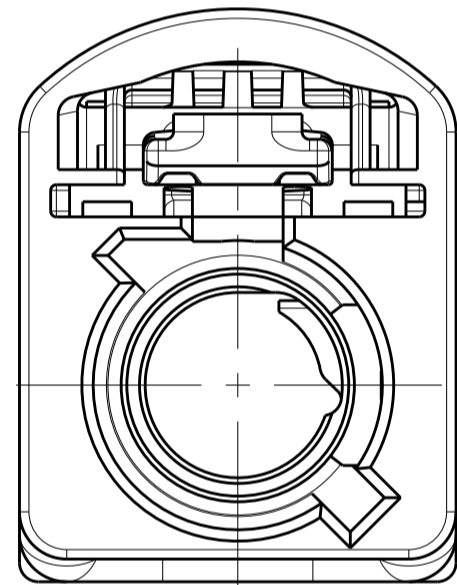

THIS DRAWING IS A CONTROLLED DOCUMENT.

DIMENSIONS:	TOLERANCES UNLESS OTHERWISE SPECIFIED:	DWN J.A. BAKER 21JUN2017	CHK E.R. LOVE 28JUL2017	APVD E.R. LOVE 28JUL2017	NAME FEMALE HOUSING, 1 POSITION, FAKRA
mm	0 PLC ± 1 PLC ± 2 PLC ± 3 PLC ± 4 PLC ± ANGLES ±	PRODUCT SPEC 108-32137	APPLICATION SPEC 114-32145	WEIGHT	SIZE A1
MATERIAL	FINISH	CUSTOMER DRAWING		SCALE 8:1	RESTRICTED TO SHEET 1 OF 3 REV 1

TE Connectivity

THIS DRAWING IS UNPUBLISHED. RELEASED FOR PUBLICATION. ALL RIGHTS RESERVED.

REVISIONS				
P.	LTN	DESCRIPTION	DATE	APP'D
-	-	SEE SHEET 1	-	-

DETAIL A  
SCALE 5:1

DETAIL B  
SCALE 5:1

DETAIL C  
SCALE 5:1

DETAIL D  
SCALE 5:1

DETAIL E  
SCALE 5:1

DETAIL F  
SCALE 5:1

DETAIL G  
SCALE 5:1

DETAIL H  
SCALE 5:1

DETAIL I  
SCALE 5:1

DETAIL K  
SCALE 5:1

DETAIL L  
SCALE 5:1

DETAIL M  
SCALE 5:1

DETAIL N  
SCALE 5:1

DETAIL Z  
SCALE 5:1

THIS PRINT IS  
**PRELIMINARY**  
FOR QUOTING PURPOSES ONLY  
CONTACT PRODUCT ENGINEERING  
BEFORE USING THIS PRINT

THIS DRAWING IS A CONTROLLED DOCUMENT.		OWN: J.A. BAKER 21JUN2017	
DIMENSIONS: mm		CHK: E.R. LOVE 28JUL2017	
TOLERANCES UNLESS OTHERWISE SPECIFIED:		APVD: E.R. LOVE 28JUL2017	NAME: FEMALE HOUSING, 1 POSITION, FAKRA
0 PLC	±	PRODUCT SPEC	-
1 PLC	±	108-32137	-
2 PLC	±	APPLICATION SPEC	-
3 PLC	±	114-32145	-
4 PLC	±	WEIGHT	-
ANGLES	±	CUSTOMER DRAWING	-
FINISH	-	SCALE: 8:1	SHEET 2 OF 3
MATERIAL	-	REV: 1	