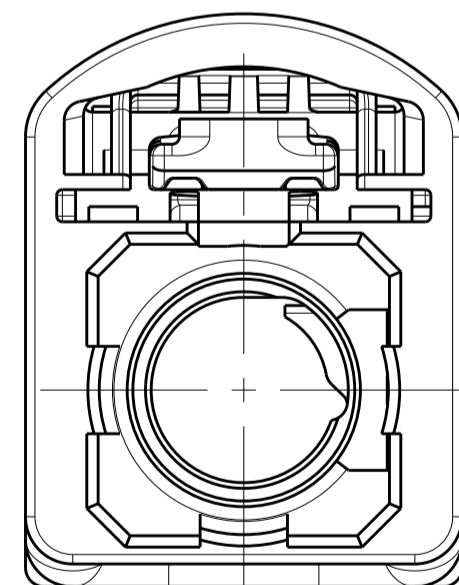

TE Connectivity

THIS DRAWING IS UNPUBLISHED. RELEASED FOR PUBLICATION. ALL RIGHTS RESERVED.

REVISIONS				
P.	LTN	DESCRIPTION	DATE	APP'D
-	-	SEE SHEET 1	-	-

DETAIL A  
SCALE 5:1

DETAIL B  
SCALE 5:1

DETAIL C  
SCALE 5:1

DETAIL D  
SCALE 5:1

DETAIL E  
SCALE 5:1

DETAIL F  
SCALE 5:1

DETAIL G  
SCALE 5:1

DETAIL H  
SCALE 5:1

DETAIL I  
SCALE 5:1

DETAIL K  
SCALE 5:1

DETAIL L  
SCALE 5:1

DETAIL M  
SCALE 5:1

DETAIL N  
SCALE 5:1

DETAIL Z  
SCALE 5:1

THIS PRINT IS  
**PRELIMINARY**  
FOR QUOTING PURPOSES ONLY  
CONTACT PRODUCT ENGINEERING  
BEFORE USING THIS PRINT

THIS DRAWING IS A CONTROLLED DOCUMENT.		OWN: J.A. BAKER 21JUN2017	
DIMENSIONS: mm		CHK: E.R. LOVE 28JUL2017	
TOLERANCES UNLESS OTHERWISE SPECIFIED:		APVD: E.R. LOVE 28JUL2017	NAME: FEMALE HOUSING, 1 POSITION, FAKRA
0 PLC	±	PRODUCT SPEC	-
1 PLC	±	108-32137	-
2 PLC	±	APPLICATION SPEC	-
3 PLC	±	114-32145	-
4 PLC	±	WEIGHT	-
ANGLES	±	CUSTOMER DRAWING	-
FINISH	-	SCALE: 8:1	SHEET 2 OF 3
MATERIAL	-	REV: 1	