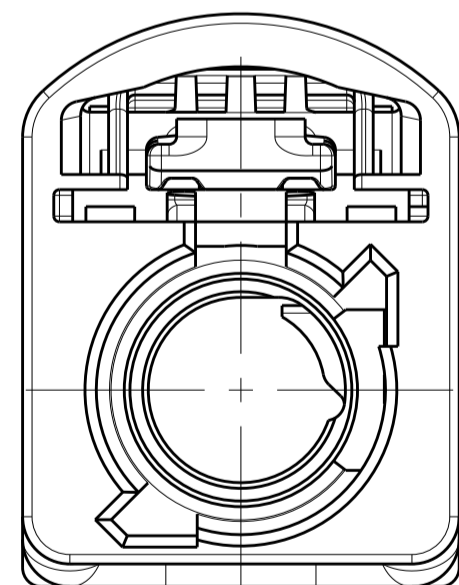

TE Connectivity

THIS DRAWING IS UNPUBLISHED. RELEASED FOR PUBLICATION. ALL RIGHTS RESERVED.

REVISIONS				
P.	LTN	DESCRIPTION	DATE	APP'D
-	-	SEE SHEET 1	-	-

DETAIL A  
SCALE 5:1

DETAIL B  
SCALE 5:1

DETAIL C  
SCALE 5:1

DETAIL D  
SCALE 5:1

DETAIL E  
SCALE 5:1

DETAIL F  
SCALE 5:1

DETAIL G  
SCALE 5:1

DETAIL H  
SCALE 5:1

DETAIL I  
SCALE 5:1

DETAIL K  
SCALE 5:1

DETAIL L  
SCALE 5:1

DETAIL M  
SCALE 5:1

DETAIL N  
SCALE 5:1

DETAIL Z  
SCALE 5:1

THIS PRINT IS  
**PRELIMINARY**  
FOR QUOTING PURPOSES ONLY  
CONTACT PRODUCT ENGINEERING  
BEFORE USING THIS PRINT

THIS DRAWING IS A CONTROLLED DOCUMENT.		OWN: J.A. BAKER 21JUN2017	
DIMENSIONS: mm		CHK: E.R. LOVE 28JUL2017	
TOLERANCES UNLESS OTHERWISE SPECIFIED:		APVD: E.R. LOVE 28JUL2017	NAME: FEMALE HOUSING, 1 POSITION, FAKRA
0 PLC	±	PRODUCT SPEC	-
1 PLC	±	108-32137	-
2 PLC	±	APPLICATION SPEC	-
3 PLC	±	114-32145	-
4 PLC	±	WEIGHT	-
ANGLES	±	CUSTOMER DRAWING	-
FINISH	-	SCALE: 8:1	SHEET 2 OF 3
MATERIAL	-	REV: 1	

THIS PRINT IS  
**PRELIMINARY**  
FOR QUOTING PURPOSES ONLY  
CONTACT PRODUCT ENGINEERING  
BEFORE USING THIS PRINT

THIS DRAWING IS A CONTROLLED DOCUMENT.		DWN J.A.BAKER 21JUN2017	 TE Connectivity
DIMENSIONS: mm		CHK E.R.LOVE 28JUL2017	
		APVD E.R.LOVE 28JUL2017	
TOLERANCES UNLESS OTHERWISE SPECIFIED:		PRODUCT SPEC	NAME FEMALE HOUSING, 1 POSITION, FAKRA
0 PLC ±	1 PLC ±	108-32137	RESTRICTED TO
2 PLC ±	3 PLC ±	APPLICATION SPEC	
4 PLC ±	ANGLES ±	114-32145	SIZE A 1
MATERIAL	FINISH	WEIGHT	CAGE CODE C=2289724
-	-	-	SCALE 8:1
CUSTOMER DRAWING		SHEET 3 OF 3	REV 1