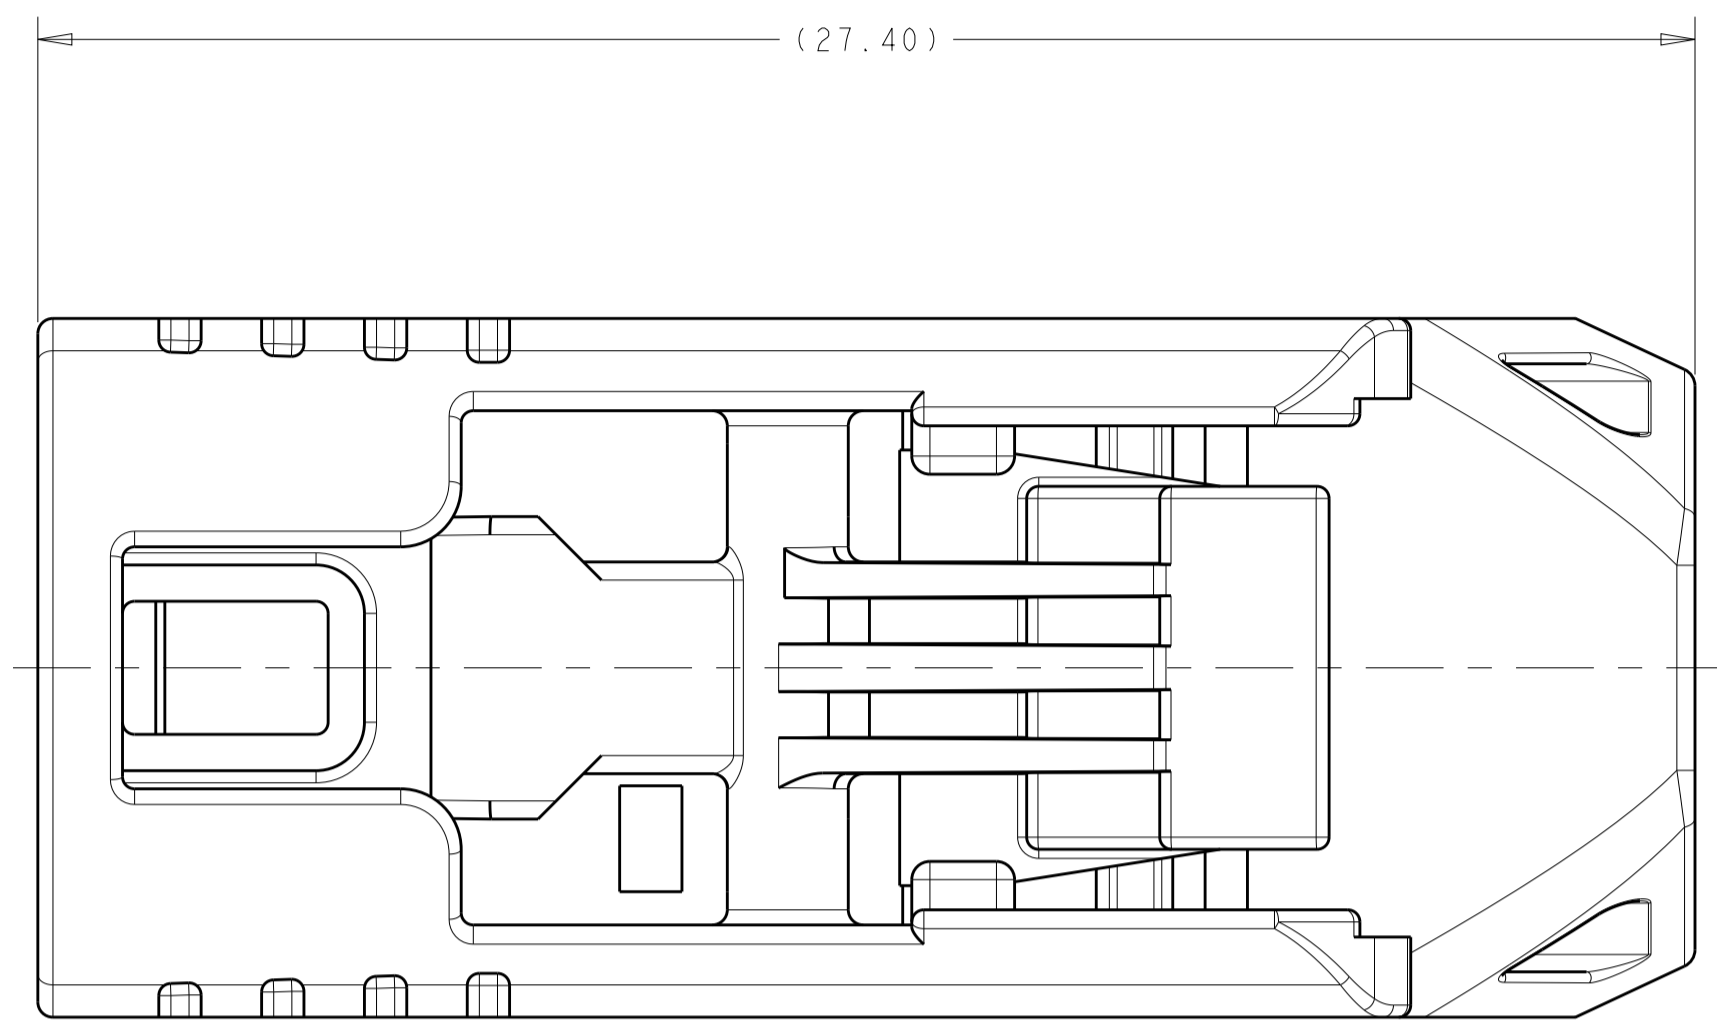

REVISIONS				
P. LTM	DESCRIPTION	DATE	DWN	APVD
1	INITIAL DRAWING.	21JUN2017	JAB	ERL

ISOMETRIC VIEWS  
SCALE 4:1

Z	PER DETAIL Z	WATER BLUE	2-2289724-0
N	PER DETAIL N	PASTEL GREEN	1-2289724-3
M	PER DETAIL M	PASTEL ORANGE	1-2289724-2
L	PER DETAIL L	CARMINE RED	1-2289724-1
K	PER DETAIL K	CURRY	1-2289724-0
I	PER DETAIL I	BEIGE	2289724-9
H	PER DETAIL H	HEATHER VIOLET	2289724-8
G	PER DETAIL G	BLUE GREY	2289724-7
F	PER DETAIL F	NUT BROWN	2289724-6
E	PER DETAIL E	LEAF GREEN	2289724-5
D	PER DETAIL D	CLARET VIOLET	2289724-4
C	PER DETAIL C	SIGNAL BLUE	2289724-3
B	PER DETAIL B	CREAM	2289724-2
A	PER DETAIL A	JET BLACK	2289724-1
KEY CODE	KEYING	CODING COLOR	PART NUMBER

- 1. 2289724-1 AS SHOWN.
- MATERIAL, POLYESTER PBT, COLOR SEE TABLE.
- FEMALE INTERFACE PER ISO-20860-1, ISO-20860-2, SAE/USCAR-17, SAE/USCAR-18

THIS PRINT IS  
**PRELIMINARY**  
 FOR QUOTING PURPOSES ONLY  
 CONTACT PRODUCT ENGINEERING  
 BEFORE USING THIS PRINT

THIS DRAWING IS A CONTROLLED DOCUMENT.

DIMENSIONS:	TOLERANCES UNLESS OTHERWISE SPECIFIED:	DWN J.A. BAKER 21JUN2017	CHK E.R. LOVE 28JUL2017	APVD E.R. LOVE 28JUL2017	NAME FEMALE HOUSING, 1 POSITION, FAKRA
mm	0 PLC ± 1 PLC ± 2 PLC ± 3 PLC ± 4 PLC ± ANGLES ±	PRODUCT SPEC 108-32137	APPLICATION SPEC 114-32145	WEIGHT	SIZE A1
MATERIAL	FINISH	CUSTOMER DRAWING		SCALE 8:1	RESTRICTED TO SHEET 1 OF 3 REV 1

DETAIL M  
SCALE 5:1

DETAIL N  
SCALE 5:1

DETAIL Z  
SCALE 5:1

THIS PRINT IS  
**PRELIMINARY**  
FOR QUOTING PURPOSES ONLY  
CONTACT PRODUCT ENGINEERING  
BEFORE USING THIS PRINT

THIS DRAWING IS A CONTROLLED DOCUMENT.		OWN: J.A. BAKER 21JUN2017	
DIMENSIONS: mm		CHK: E.R. LOVE 28JUL2017	
TOLERANCES UNLESS OTHERWISE SPECIFIED:		APVD: E.R. LOVE 28JUL2017	NAME: FEMALE HOUSING, 1 POSITION, FAKRA
0 PLC	±	PRODUCT SPEC	-
1 PLC	±	108-32137	-
2 PLC	±	APPLICATION SPEC	-
3 PLC	±	114-32145	-
4 PLC	±	WEIGHT	-
ANGLES	±	CUSTOMER DRAWING	-
FINISH	-	SCALE: 8:1	SHEET 2 OF 3
MATERIAL	-	REV: 1	